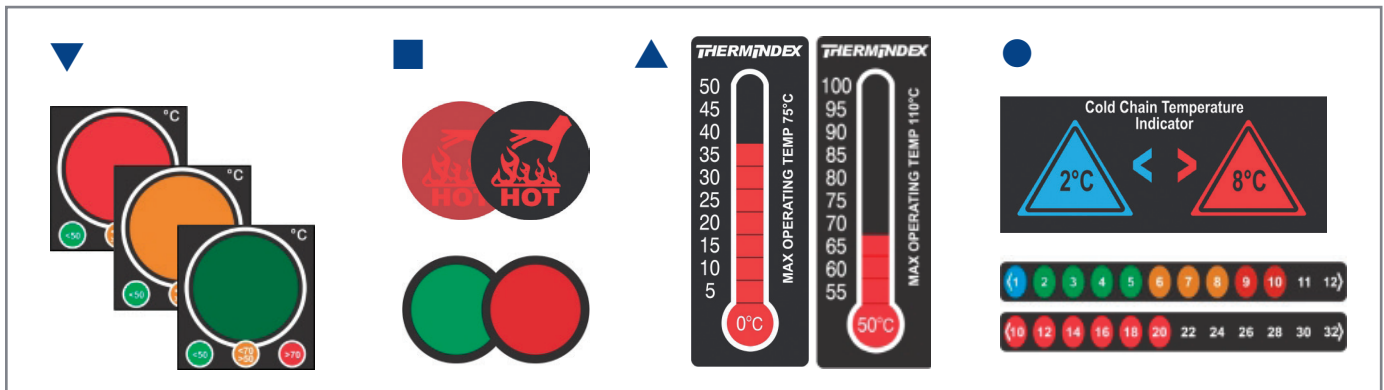

Reversible Temperature Indicating Labels

Label Type	Article Number	Order Reference	Description	Dimensions (mm)	Pcs. / Pack
▲	195837	TIL-7-0C-50C	11-LEVEL THERMOMETER 0-50°C	18 x 51	10
▲	195838	TIL-7-50C-100C	11-LEVEL THERMOMETER 50-100°C	18 x 51	10
●	195839	TIL-8-10C-32C	12-LEVEL ROOM THERMOMETER 10-32°C	90 x 10	10
●	195840	TIL-8-1C-12C	12-LEVEL FRIDGE THERMOMETER 1-12°C	90 x 10	10
●	195841	TIL-9-2C-8C	COLD CHAIN INDICATOR 2-8°C	96 x 40	10
▼	195842	TIL-10-50C-70C	TRAFFIC LIGHT INDICATOR 50-70°C	48 x 52	10
■	195843	TIL-11-43C-DIA	GO/NO GO INDICATOR 43°C	Ø 24	
■	195844	TIL-12-50C-DIA	HAND HOT INDICATOR 50°C	Ø 37	10

Label Types Legend Keys

Customized Temperature Indicating Labels

Other temperature ranges, sizes and customized designs are available on demand, subject to minimum order quantities.

For more information, visit BradyID.com
or call 1-888.272-3946

USA
Customer Service: 1-888-272-3946
Inside Sales: 1-888-311-0775
BradyID.com

Canada
Customer Service: 1-800-263-6179
BradyCanada.ca

Mexico
Customer Service: 1-800-262-7777
Inside Sales: 1-800-262-7777 ext 177
BradyLatinAmerica.com

BRADY
WHEN PERFORMANCE MATTERS MOST™