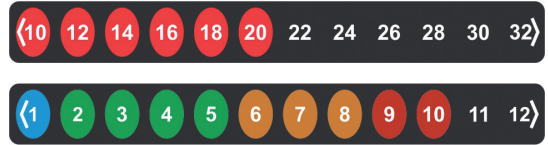

# Reversible Temperature Indicating Labels

## VisAlert™ Series Indicating Labels

Reversible Temperature Indicating Labels are parts of Brady's VisAlert™ Series indicating labels that are designed to provide immediate visual indication of water or heat exposure.

These Labels are a cost-effective solution for temperature checks during maintenance or for trouble spotting during research and development. With an extremely low profile, these labels are ideal for components, industrial and household applications (such as electric pumps, rotating equipment, brakes and refrigerators) in cold chains, hot spaces or in areas where measuring temperature becomes difficult or impractical.

### Reversible temperature indicating labels

- Change color at designated temperatures
- Temperature ranges between 32°F and 212°F
- Highly customizable

Temperature Indicating Labels are preferably applied on a dry, clean surface for maximum effectiveness. At the same time, the strong adhesive minimizes the possibility of labels falling off, even on dirty or uneven surfaces.