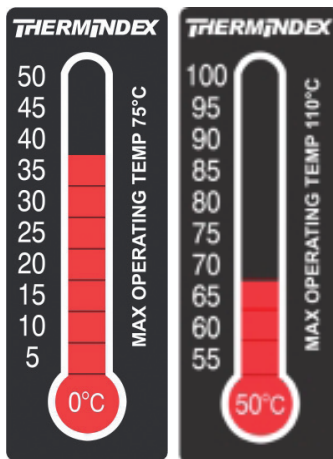

# Reversible Temperature Indicating Labels

## VisAlert™ Series Indicating Labels

Reversible Temperature Indicating Labels are parts of Brady's VisAlert™ Series indicating labels that are designed to provide immediate visual indication of water or heat exposure.

These Labels are a cost-effective solution for temperature checks during maintenance or for trouble spotting during research and development. With an extremely low profile, these labels are ideal for components, industrial and household applications (such as electric pumps, rotating equipment, brakes and refrigerators) in cold chains, hot spaces or in areas where measuring temperature becomes difficult or impractical.

### Reversible temperature indicating labels

- Change color at designated temperatures
- Temperature ranges between 32°F and 212°F
- Highly customizable

Temperature Indicating Labels are preferably applied on a dry, clean surface for maximum effectiveness. At the same time, the strong adhesive minimizes the possibility of labels falling off, even on dirty or uneven surfaces.