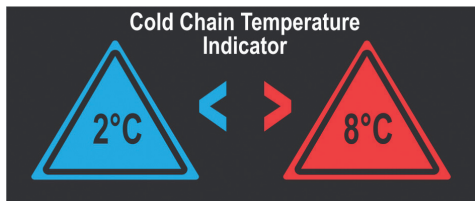

# Reversible Temperature Indicating Labels

## VisAlert™ Series Indicating Labels

Reversible Temperature Indicating Labels are parts of Brady's VisAlert™ Series indicating labels that are designed to provide immediate visual indication of water or heat exposure.

These Labels are a cost-effective solution for temperature checks during maintenance or for trouble spotting during research and development. With an extremely low profile, these labels are ideal for components, industrial and household applications (such as electric pumps, rotating equipment, brakes and refrigerators) in cold chains, hot spaces or in areas where measuring temperature becomes difficult or impractical.

### Reversible temperature indicating labels

- Change color at designated temperatures
- Temperature ranges between 32°F and 212°F
- Highly customizable

Temperature Indicating Labels are preferably applied on a dry, clean surface for maximum effectiveness. At the same time, the strong adhesive minimizes the possibility of labels falling off, even on dirty or uneven surfaces.