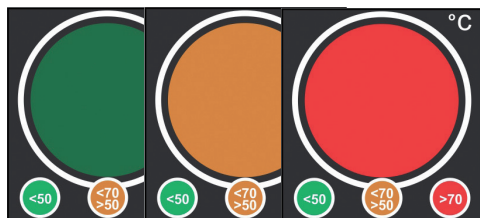

# Reversible Temperature Indicating Labels

## VisAlert™ Series Indicating Labels

Reversible Temperature Indicating Labels are parts of Brady's VisAlert™ Series indicating labels that are designed to provide immediate visual indication of water or heat exposure.

### Reversible temperature indicating labels

- Change color at designated temperatures
- Temperature ranges between 32°F and 212°F
- Highly customizable

Temperature Indicating Labels are preferably applied on a dry, clean surface for maximum effectiveness. At the same time, the strong adhesive minimizes the possibility of labels falling off, even on dirty or uneven surfaces.

## Reversible Temperature Indicating Labels

Label Type	Article Number	Order Reference	Description	Dimensions (mm)	Pcs. / Pack
▲	195837	TIL-7-0C-50C	11-LEVEL THERMOMETER 0-50°C	18 x 51	10
▲	195838	TIL-7-50C-100C	11-LEVEL THERMOMETER 50-100°C	18 x 51	10
●	195839	TIL-8-10C-32C	12-LEVEL ROOM THERMOMETER 10-32°C	90 x 10	10
●	195840	TIL-8-1C-12C	12-LEVEL FRIDGE THERMOMETER 1-12°C	90 x 10	10
●	195841	TIL-9-2C-8C	COLD CHAIN INDICATOR 2-8°C	96 x 40	10
▼	195842	TIL-10-50C-70C	TRAFFIC LIGHT INDICATOR 50-70°C	48 x 52	10
■	195843	TIL-11-43C-DIA	GO/NO GO INDICATOR 43°C	Ø 24	
■	195844	TIL-12-50C-DIA	HAND HOT INDICATOR 50°C	Ø 37	10